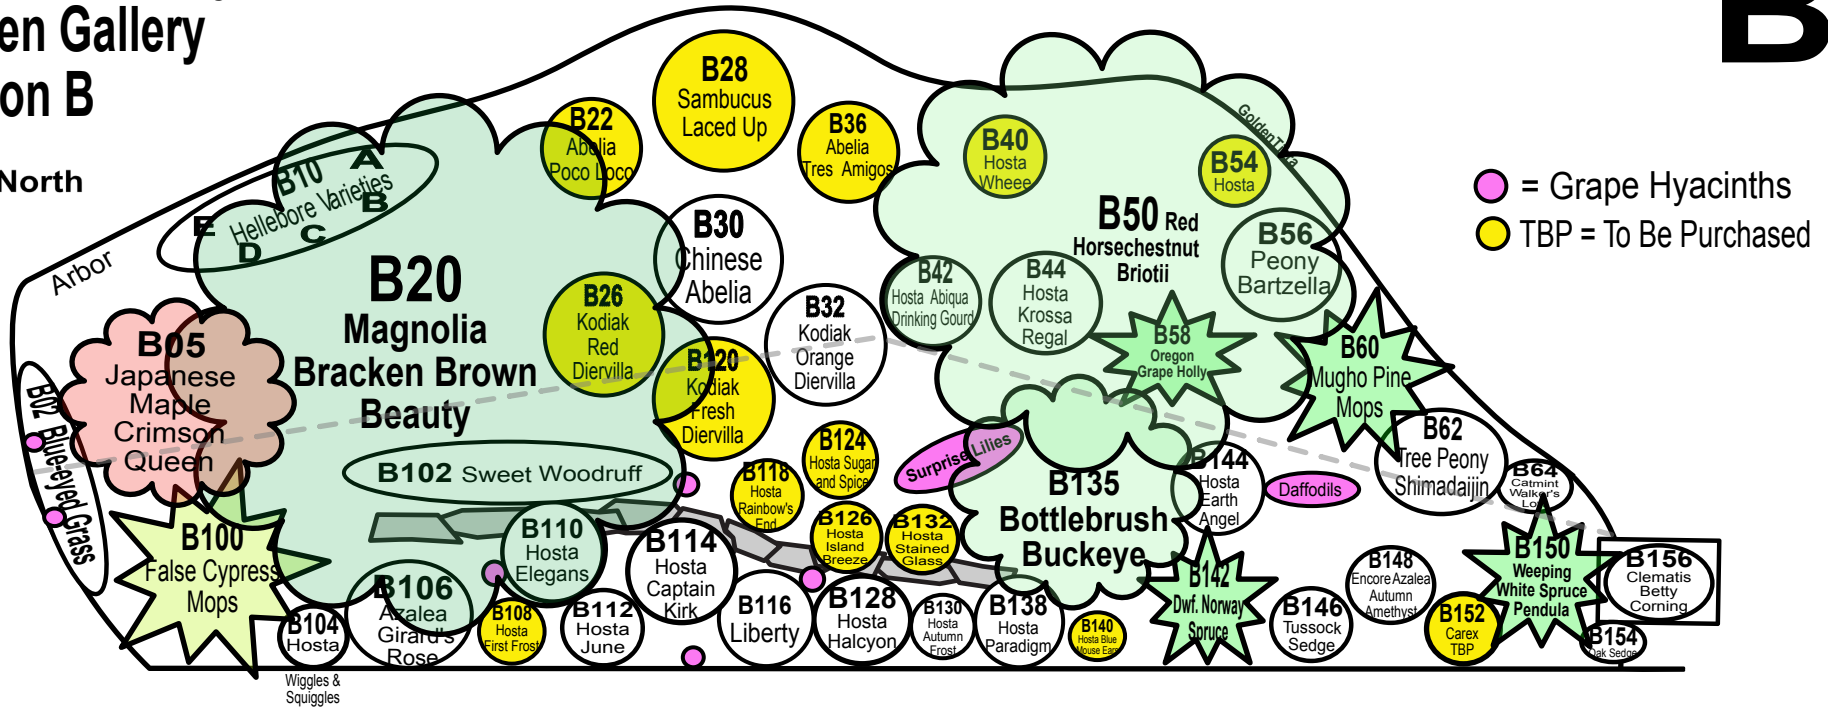

Johnson County Extension Garden Gallery Section B

B

← North

- B02 - Sisyrinchium 'Lucerne' - Blue-eyed Grass
- B05 - Acer 'Crimson Queen' - Japanese Maple
- B10 - Hellebore - Lenten Rose
 - A - Hellebore 'French Kiss'
 - B - Hellebore 'Blushing Bridesmaid'
 - C - Hellebore 'Confetti Cake'
 - D - Hellebore 'Dark and Handsome'
 - E - Hellebore 'Peppermint Ice'
- B20 - Magnolia 'Bracken Brown Beauty'
- B22 - Abelia 'Poco Loco' TBP
- B26 - Diervilla 'Kodiak Red' TBP
- B28 - Sambucus nigra 'Laced Up' - Elderberry TBP
- B30 - Abelia chinensis - Chinese Abelia
- B32 - Diervilla 'Kodiak Orange'
- B36 - Abelia 'Tres Amigos' TBP
- B40 - Hosta 'Wheee' - Hosta TBP
- B42 - Hosta 'Abiqua Drinking Gourd' - Hosta
- B44 - Hosta 'Krossa Regal' - Hosta
- B50 - Aesculus 'Briotii' - Red Horsechestnut
- B54 - Hosta 'Golden Tiara' - Hosta - TBP
- B56 - Paeonia 'Bartzella' - Intersectional Peony
- B58 - Mahonia 'Compactum' - Oregon Grape Holly

- B140 - Hosta 'Blue Mouse Ears' - Mini Hosta TBP
- B142 - Picea abies 'Pumila' - Dwarf Norway Spruce
- B144 - Hosta 'Earth Angel' - Hosta
- B146 - Carex stricta - Tussock Sedge
- B148 - Rhododendron 'Autumn Amethyst' - Encore Azalea
- B150 - Picea 'Pendula' - Weeping White Spruce
- B152 - Carex variety - Japanese Sedge TBP
- B154 - Carex albans - Oak Sedge
- B156 - Clematis 'Betty Corning'