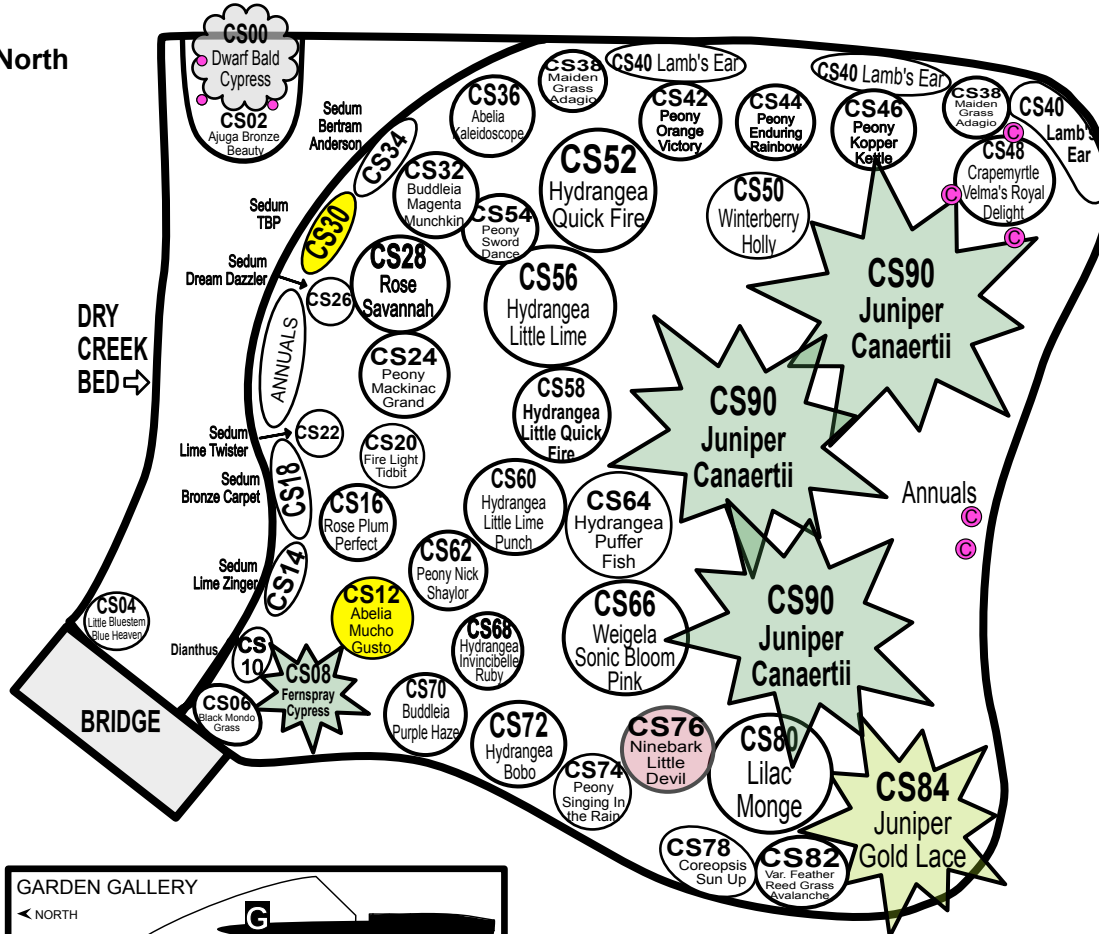

Johnson County Extension Garden Gallery Section Creek Side

CS

← North

● = Crocus
★ = Reticulated Iris

- CS00 - Taxodium distichum 'Peve Minaret' - Dwarf Bald Cypress
- CS02 - Ajuga reptans 'Bronze Beauty' - Bugleweed
- CS04 - Schizachyrium 'Blue Heaven' - Little Bluestem
- CS06 - Ophiopogon 'Ebony Knight' - Black Mondo Grass
- CS08 - Chamaecyparis obtusa 'Filicoides' - Fernspray Cypress
- CS10 - Dianthus 'Super Pink' - Sweet William
- CS12 - Abelia 'Mucho Gusto' - TBP
- CS14 - Sedum Sunsparkler 'Lime Zinger' - Stonecrop
- CS16 - Rosa 'Plum Perfect' - Floribunda Rose
- CS18 - Sedum spurium 'Bronze Carpet' - Stonecrop
- CS20 - Hydrangea paniculata 'Fire Light Tidbit' - Panicle Hydrangea
- CS22 - Sedum Sunsparkler® 'Lime Twister' - Stonecrop
- CS24 - Paeonia 'Mackinac Grand' - Herbaceous Peony
- CS26 - Sedum Sunsparkler® 'Dream Dazzler' - Stonecrop
- CS28 - Rosa 'Savannah' - Hybrid Tea Rose
- CS30 - Sedum - Stonecrop - TBP
- CS32 - Buddleia 'Humdinger Magenta Munchkin' - Butterfly Bush
- CS34 - Sedum 'Bertram Anderson' - Stonecrop
- CS36 - Abelia 'Kaleidoscope'
- CS38 - Miscanthus 'Adagio' - Maiden Grass
- CS40 - Stachys byzantina 'Helen Von Stein' - Lamb's Ear
- CS42 - Paeonia 'Orange Victory' - Intersectional Peony
- CS44 - Paeonia 'Enduring Rainbow' - Intersectional Peony
- CS46 - Paeonia 'Kopper Kettle' - Intersectional Peony
- CS48 - Lagerstroemia 'Velma's Royal Delight' - Crapemyrtle
- CS50 - Ilex verticillata 'Berry Nice' - Winterberry Holly
- CS52 - Hydrangea 'Quick Fire' - Panicle Hydrangea
- CS54 - Paeonia 'Sword Dance' - Herbaceous Peony
- CS56 - Hydrangea 'Little Lime' - Dwarf Panicle Hydrangea
- CS58 - Hydrangea 'Little Quick Fire' - Dwarf Panicle Hydrangea
- CS60 - Hydrangea 'Little Lime Punch' - Dwarf Panicle Hydrangea
- CS62 - Paeonia 'Nick Shaylor' - Herbaceous Peony
- CS64 - Hydrangea 'Puffer Fish' - Panicle Hydrangea
- CS66 - Weigela Sonic Bloom 'Pink'
- CS68 - Hydrangea 'Invincibelle Ruby' - Smooth Hydrangea
- CS70 - Buddleia Lo & Behold 'Purple Haze' - Butterfly Bush
- CS72 - Hydrangea 'Bobo' - Dwarf Panicle Hydrangea
- CS74 - Paeonia 'Singing in the Rain' - Itoh Hybrid Peony
- CS76 - Physocarpus 'Little Devil' - Dwarf Ninebark
- CS78 - Coreopsis 'Sun Up' - Tickseed
- CS80 - Syringa vulgaris 'Monge' - Common Lilac
- CS82 - Calamagrostis 'Avalanche' - Var. Feather Reed Grass
- CS84 - Juniperus c. 'Gold Lace' - Spreading Juniper
- CS90 - Juniperus v. 'Canaertii' - Upright Juniper