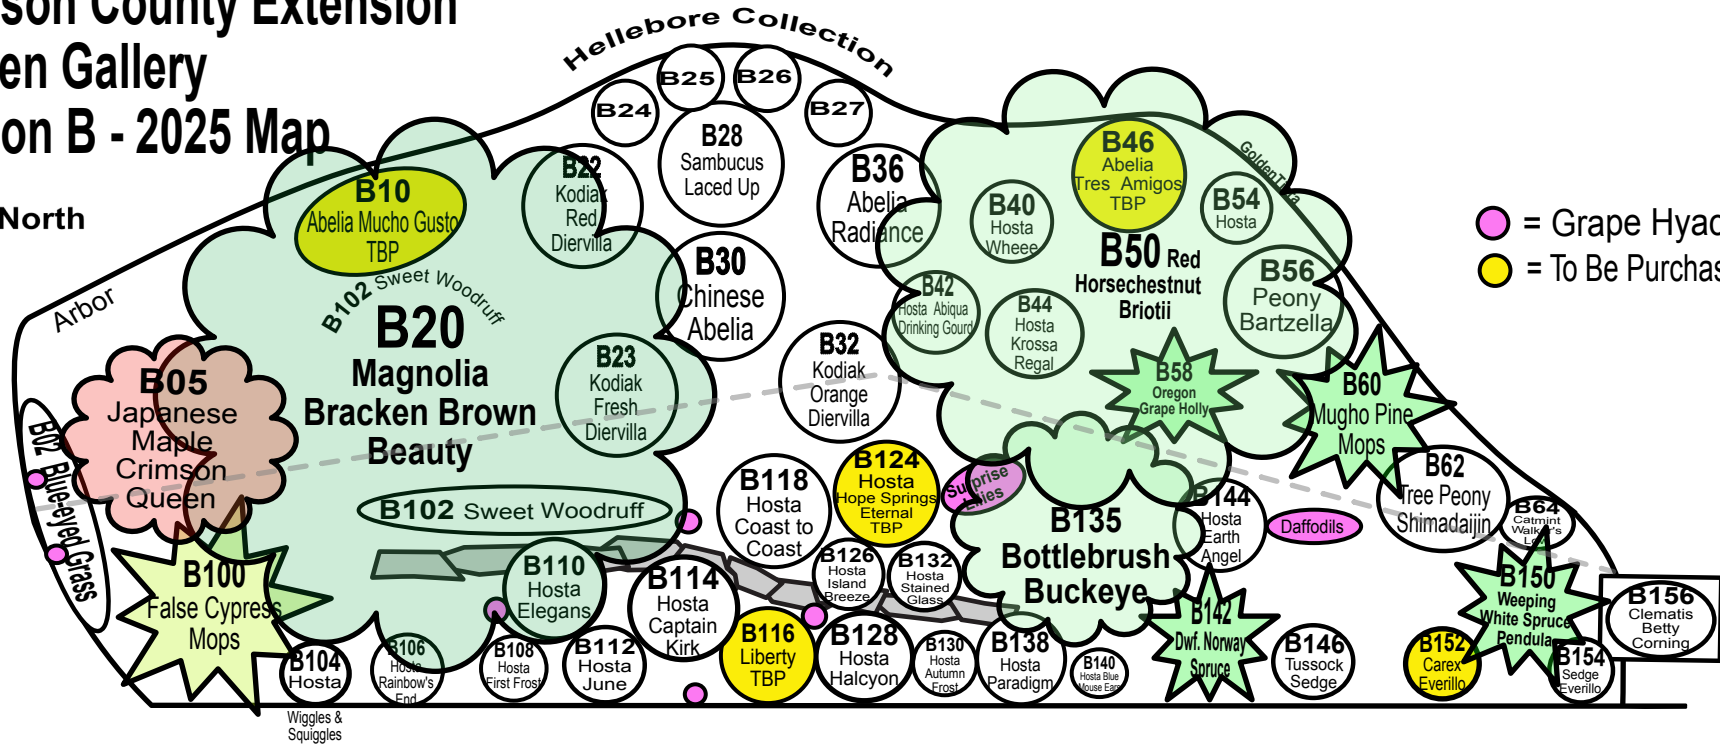

# Johnson County Extension Garden Gallery Section B - 2025 Map

# B

● = Grape Hyacinths  
● = To Be Purchased or moved

- B02 - Sisyrinchium 'Lucerne' - Blue-eyed Grass
- B05 - Acer 'Crimson Queen' - Japanese Maple
- B10 - Abelia 'Mucho Gusto' - **TBP**
- B20 - Magnolia 'Bracken Brown Beauty'
- B22 - Diervilla 'Kodiak Red'
- B23 - Diervilla x 'Kodiak Fresh'
- B24 - Hellebore 'Confetti Cake' - Lenten Rose
- B25 - Hellebore 'French Kiss' - Lenten Rose
- B26 - Hellebore 'Blushing Bridesmaid' - Lenten Rose
- B27 - Hellebore 'Peppermint Ice' - Lenten Rose
- B28 - Sambucus nigra 'Laced Up' - Elderberry
- B30 - Abelia chinensis - Chinese Abelia
- B32 - Diervilla 'Kodiak Orange'
- B36 - Abelia 'Radiance'
- B40 - Hosta 'Wheee' - Hosta
- B42 - Hosta 'Abiqua Drinking Gourd' - Hosta
- B44 - Hosta 'Krossa Regal' - Hosta
- B46 - Abelia 'Tres Amigos' - **TBP**
- B50 - Aesculus 'Briotii' - Red Horsechestnut
- B54 - Hosta 'Golden Tiara' - Hosta
- B56 - Paeonia 'Bartzella' - Intersectional Peony
- B58 - Mahonia 'Compactum' - Oregon Grape Holly

- B140 - Hosta 'Blue Mouse Ears' - Mini Hosta
- B142 - Picea abies 'Pumila' - Dwarf Norway Spruce
- B144 - Hosta 'Earth Angel' - Hosta
- B146 - Carex stricta - Tussock Sedge
- B150 - Picea 'Pendula' - Weeping White Spruce
- B152 - Carex oshimensis 'Everillo' - Sedge
- B154 - Carex albians - Oak Sedge
- B156 - Clematis 'Betty Corning'