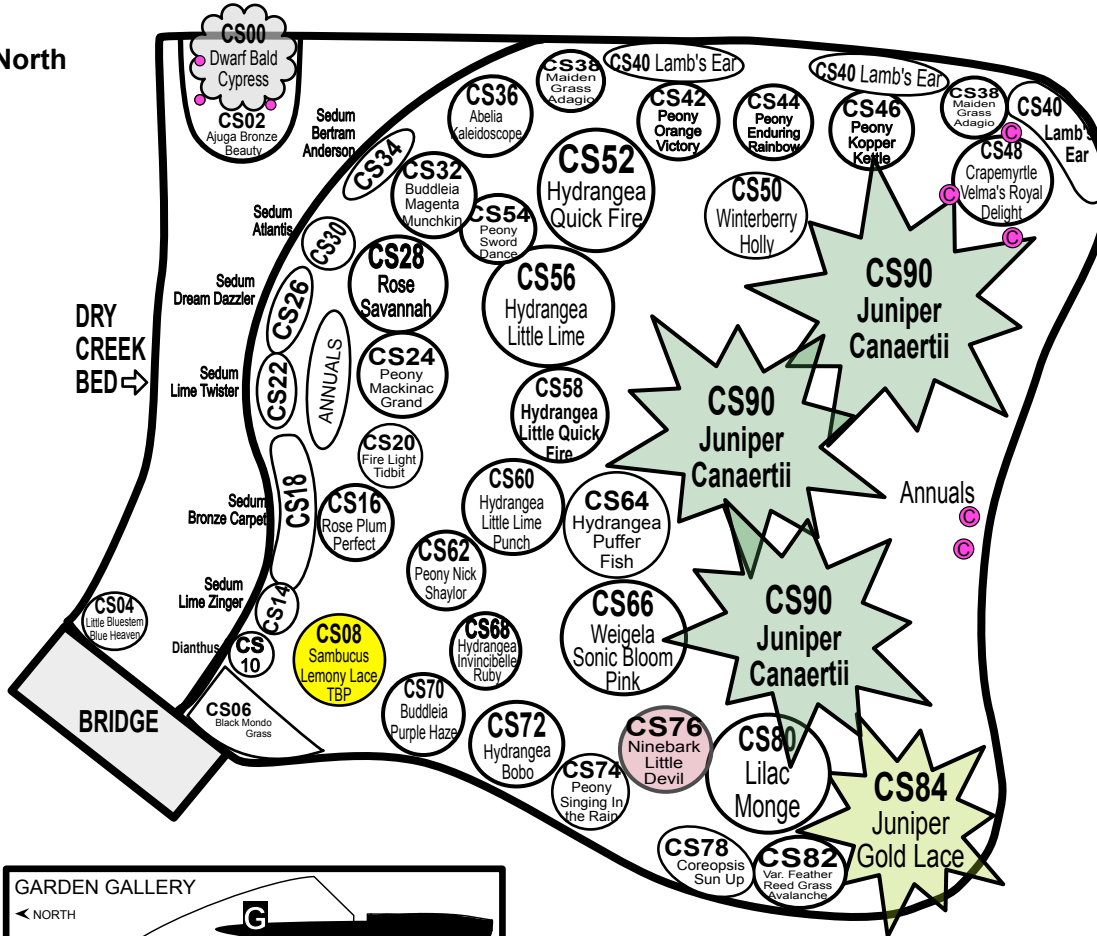

Johnson County Extension Garden Gallery Section Creek Side - 2025 Map

CS

← North

- CS00 - Taxodium distichum 'Peve Minaret' - Dwarf Bald Cypress
- CS02 - Ajuga reptans 'Bronze Beauty' - Bugleweed
- CS04 - Schizachyrium 'Blue Heaven' - Little Bluestem
- CS06 - Ophiopogon 'Ebony Knight' - Black Mondo Grass
- CS08 - Sambucus racemosa 'Lemony Lace' - Elderberry TBP
- CS10 - Dianthus 'Super Pink' - Sweet William
- CS14 - Sedum Sunsparkler 'Lime Zinger' - Stonecrop
- CS16 - Rosa 'Plum Perfect' - Floribunda Rose
- CS18 - Sedum spurium 'Bronze Carpet' - Stonecrop
- CS20 - Hydrangea paniculata 'Fire Light Tidbit' - Panicle Hydrangea
- CS22 - Sedum Sunsparkler® 'Lime Twister' - Stonecrop
- CS24 - Paeonia 'Mackinac Grand' - Herbaceous Peony
- CS26 - Sedum Sunsparkler® 'Dream Dazzler' - Stonecrop
- CS28 - Rosa 'Savannah' - Hybrid Tea Rose
- CS30 - Sedum 'Atlantis' - Stonecrop
- CS32 - Buddleia 'Humdinger Magenta Munchkin' - Butterfly Bush
- CS34 - Sedum 'Bertram Anderson' - Stonecrop
- CS36 - Abelia 'Kaleidoscope'
- CS38 - Miscanthus 'Adagio' - Maiden Grass
- CS40 - Stachys byzantina 'Helen Von Stein' - Lamb's Ear
- CS42 - Paeonia 'Orange Victory' - Intersectional Peony
- CS44 - Paeonia 'Enduring Rainbow' - Intersectional Peony
- CS46 - Paeonia 'Kopper Kettle' - Intersectional Peony
- CS48 - Lagerstroemia 'Velma's Royal Delight' - Crapemyrtle
- CS50 - Ilex verticillata 'Berry Nice' - Winterberry Holly
- CS52 - Hydrangea 'Quick Fire' - Panicle Hydrangea
- CS54 - Paeonia 'Sword Dance' - Herbaceous Peony
- CS56 - Hydrangea 'Little Lime' - Dwarf Panicle Hydrangea
- CS58 - Hydrangea 'Little Quick Fire' - Dwarf Panicle Hydrangea
- CS60 - Hydrangea 'Little Lime Punch' - Dwarf Panicle Hydrangea
- CS62 - Paeonia 'Nick Shaylor' - Herbaceous Peony
- CS64 - Hydrangea 'Puffer Fish' - Panicle Hydrangea
- CS66 - Weigela Sonic Bloom 'Pink'
- CS68 - Hydrangea 'Invincibelle Ruby' - Smooth Hydrangea
- CS70 - Buddleia Lo & Behold 'Purple Haze' - Butterfly Bush
- CS72 - Hydrangea 'Bobo' - Dwarf Panicle Hydrangea
- CS74 - Paeonia 'Singing in the Rain' - Itoh Hybrid Peony
- CS76 - Physocarpus 'Little Devil' - Dwarf Ninebark
- CS78 - Coreopsis 'Sun Up' - Tickseed
- CS80 - Syringa vulgaris 'Monge' - Common Lilac
- CS82 - Calamagrostis 'Avalanche' - Var. Feather Reed Grass
- CS84 - Juniperus c. 'Gold Lace' - Spreading Juniper
- CS90 - Juniperus v. 'Canaertii' - Upright Juniper